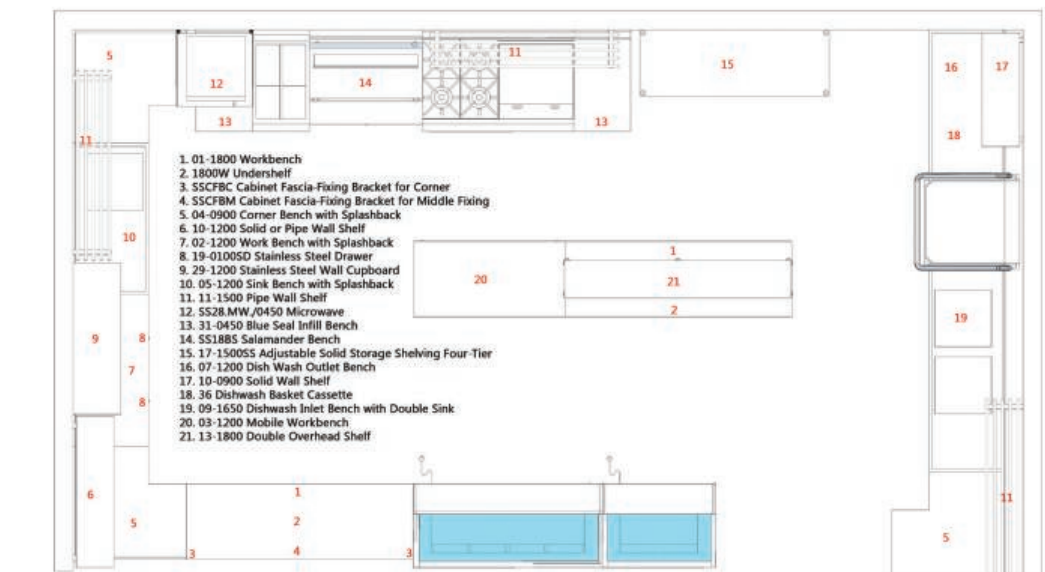

40. Waiter's Station

40-WS

simply

the best value

The Conventional System
Custom Stainless Steel Benching – Supplied & Installed
*USD $22,500

The Simply System
Modular Stainless Steel Benching – Supplied & Installed
*USD $10,093 Save *USD $12,407!!!

*pricing based on the above specification as at 2016. Price derived from an average of two Australian independent manufacturers

Specifications 600 & 700 series

Tops

- 1.2mm stainless steel no.4 finish

Cores

- 3mm Zinalume
- 1.2 mm Stainless steel top hat stiffening channel

Frames/legs

- 38mm Dia round stainless steel tube satin polished 1.2mm thick.
- Bench height 900mmH
- Adjustable by 30/40mm
- Stainless steel disc feet

Undershelves

- 1.2mm stainless steel no.4 finish with 'top hat' reinforcement

Bowls

- 1.2mm fully-welded and polished
- 450 x 450 x 300mm deep bowls in all benches to accept 90mm sink waste
- 600 x 450 x 300mm deep bowls in 06-6-2400 and 06-7-2400 only
- Watermark & Watercorp approved sink waste supplied with all bowls