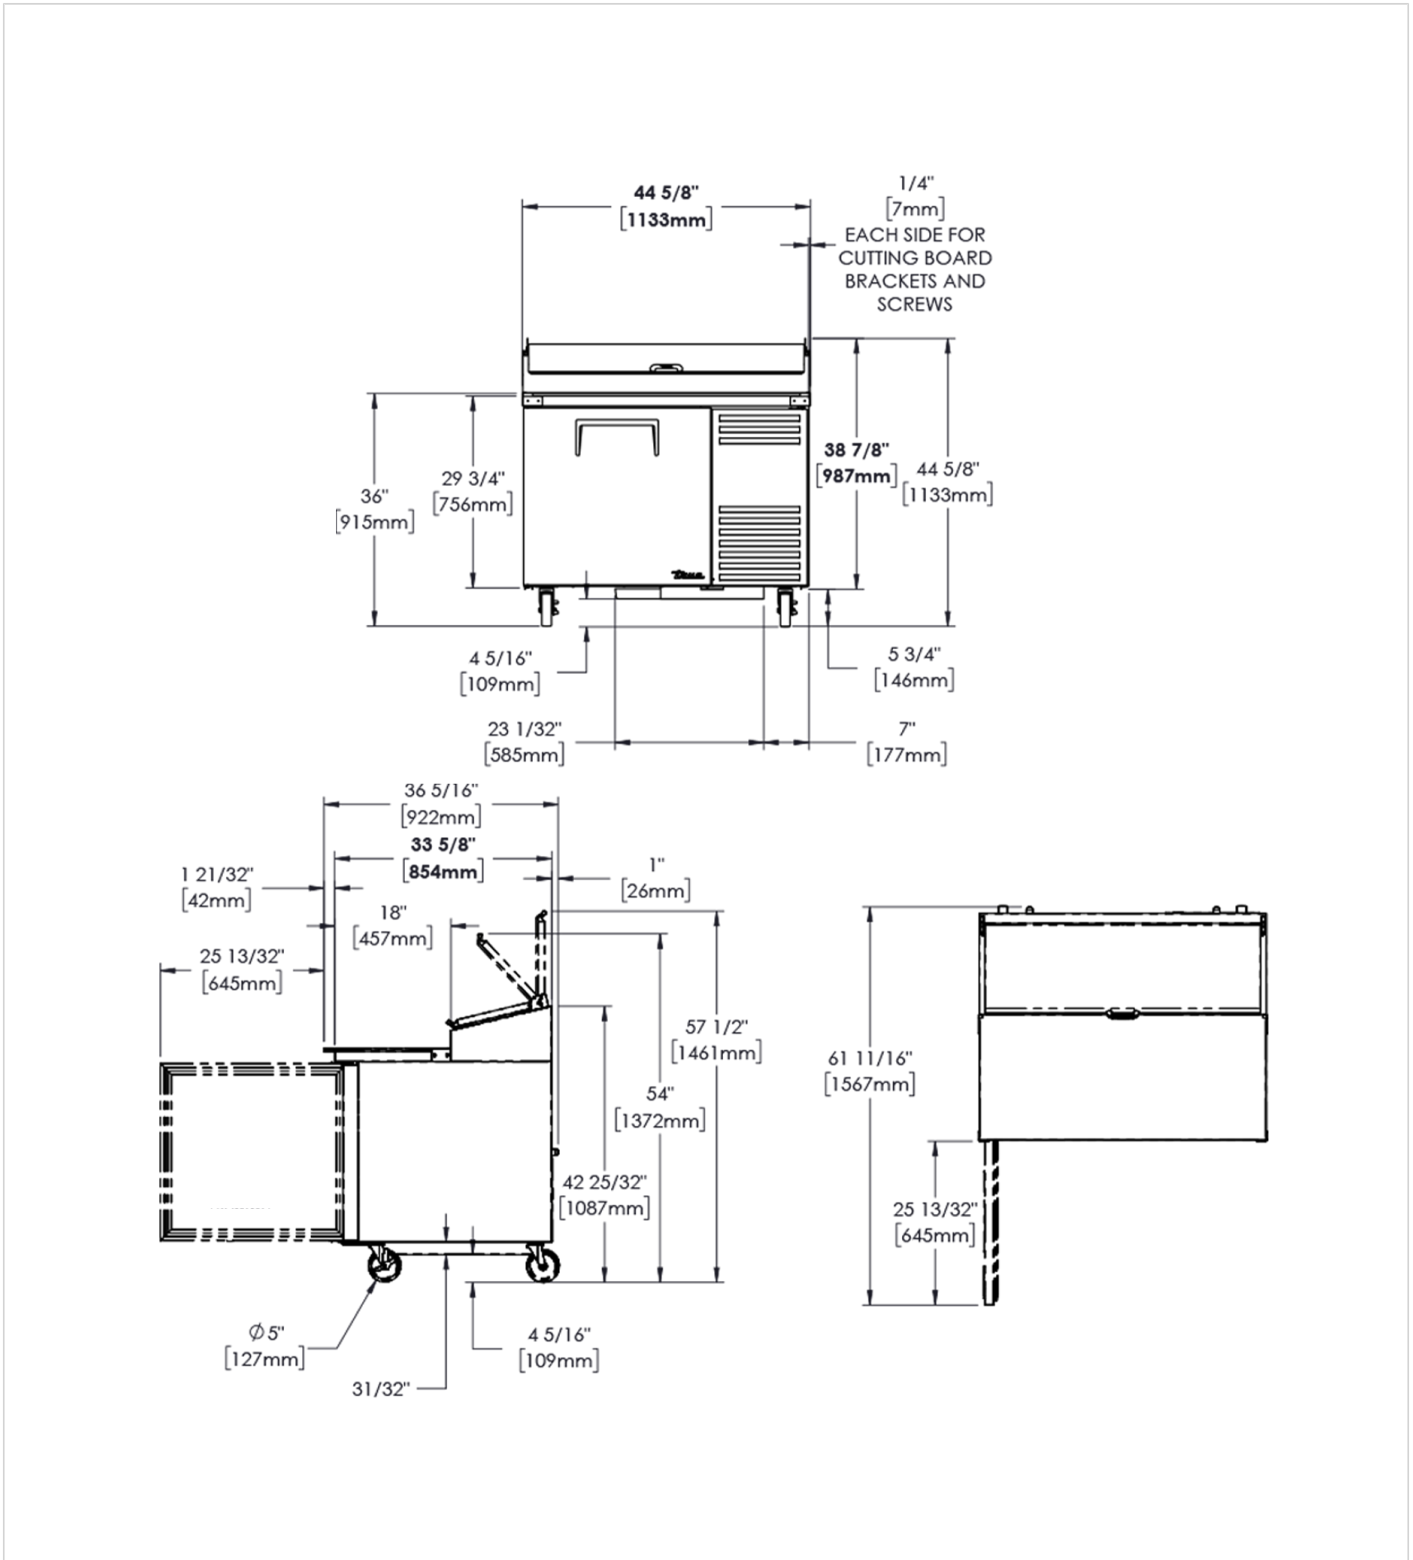

# TPP-AT-44-HC

 Pizza Prep Table, 6x 1/3 Top Pans, 1 Solid Swing Door

Dimensions		Build		Technical	
External Width (mm)	1133	Door Description	1 Solid Swing Door	Temperature Holding	0.5 : 5°C
External Depth (mm)	854	Door Opening	Right hinged	Refrigerant	R290
External Height (mm)	1133	Exterior Construction	Stainless steel front, top & lids, aluminium sides and rear	Voltage / Frequency / Phase	220-240V/50-60Hz/1
Exclusions	Depth does not include 26 mm for rear bumpers and 42mm for cutting board overhang.	Interior Construction	Clear coated aluminium, stainless steel base	Amps	1.8
Gross Volume (Litres)	323	Air Intake Position	Front	Wattage	414
Supplied Shelves	2	Ventilation Position	Front	Defrost Type	Auto
Shelf Size (L x D mm)	635 x 705	Clearance Required	Zero back and sides		
Internal Net Height (mm)	550	Cord Length (Meters)	3.35		
Top Pans Supplied (max depth mm)	6x 1/3 GN (150)	Standard w/ Locks	Not standard (SPEC3 option)		
Unpackaged Weight (kg)	139				
Packaged Weight (kg)	150				
Packaged Dimensions (W x D x H mm)	1296 x 966 x 1245				
Cutting Board (L x D mm)	1131 x 496				
Supplied with	ø 127 mm castors (146 mm height)				

# TPP-AT-44-HC

 Pizza Prep Table, 6x 1/3 Top Pans, 1 Solid Swing Door

Specifications subject to change without notice.  
Chart dimensions rounded up to the next whole millimeter (inches rounded up to the 1/8")